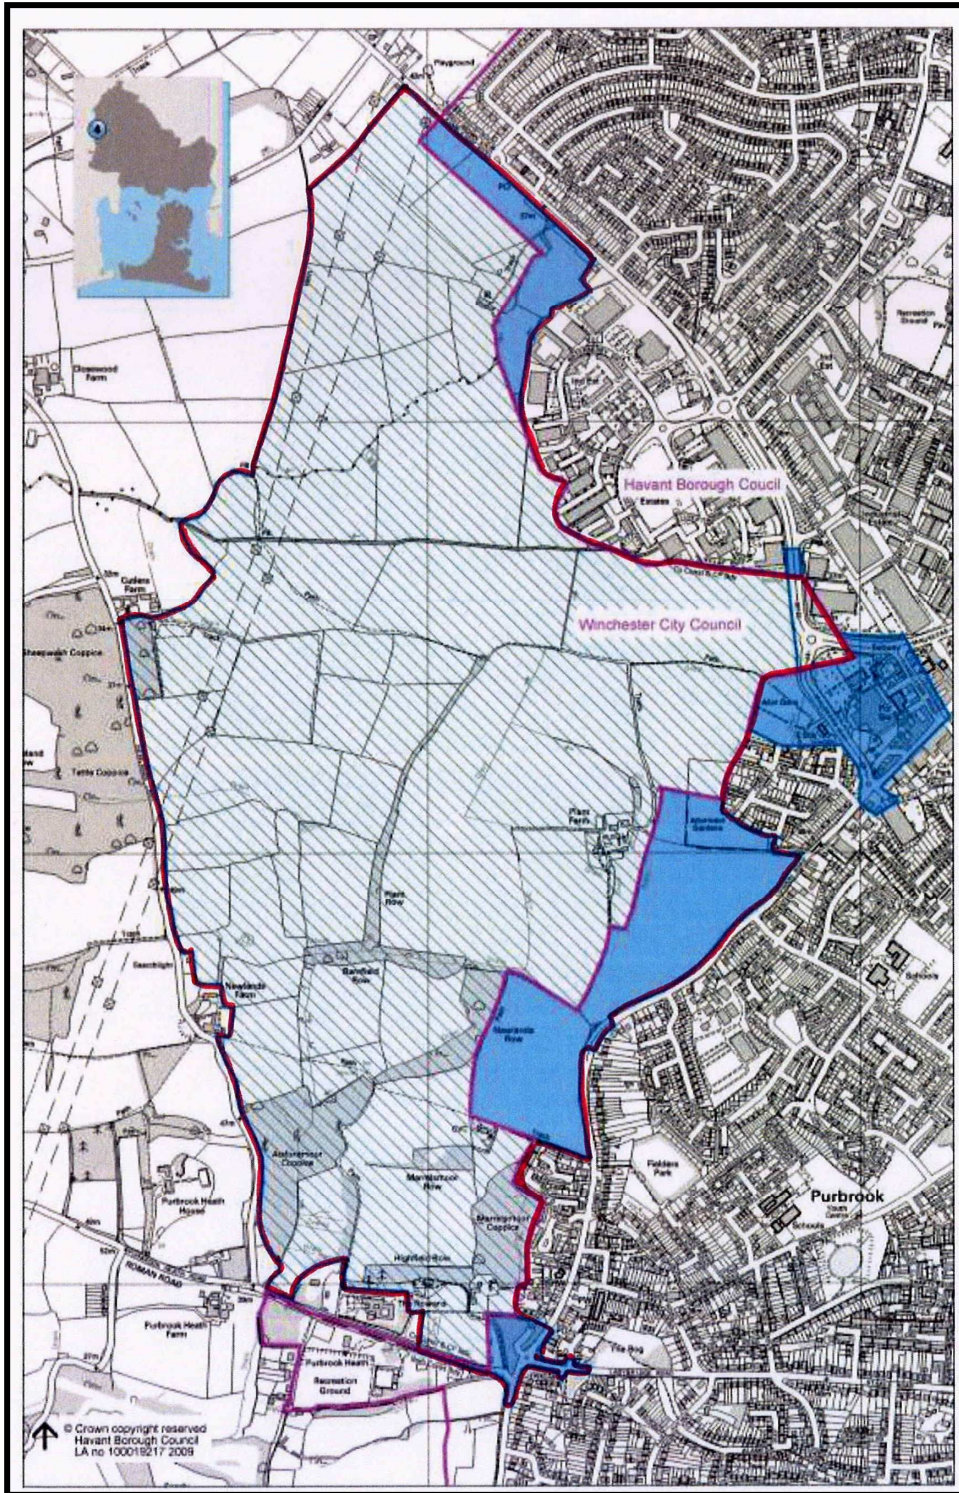

Waterlooville MDA

Site 4 in Havant Borough Core Strategy

-  MDA Boundary
-  Land in Havant Borough